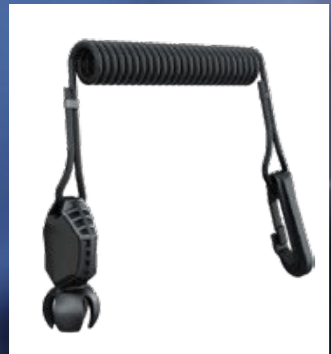

RF DESS SPARE KEY

515177742

(from 2015)

RADIEN / RADIEN-X / REX²