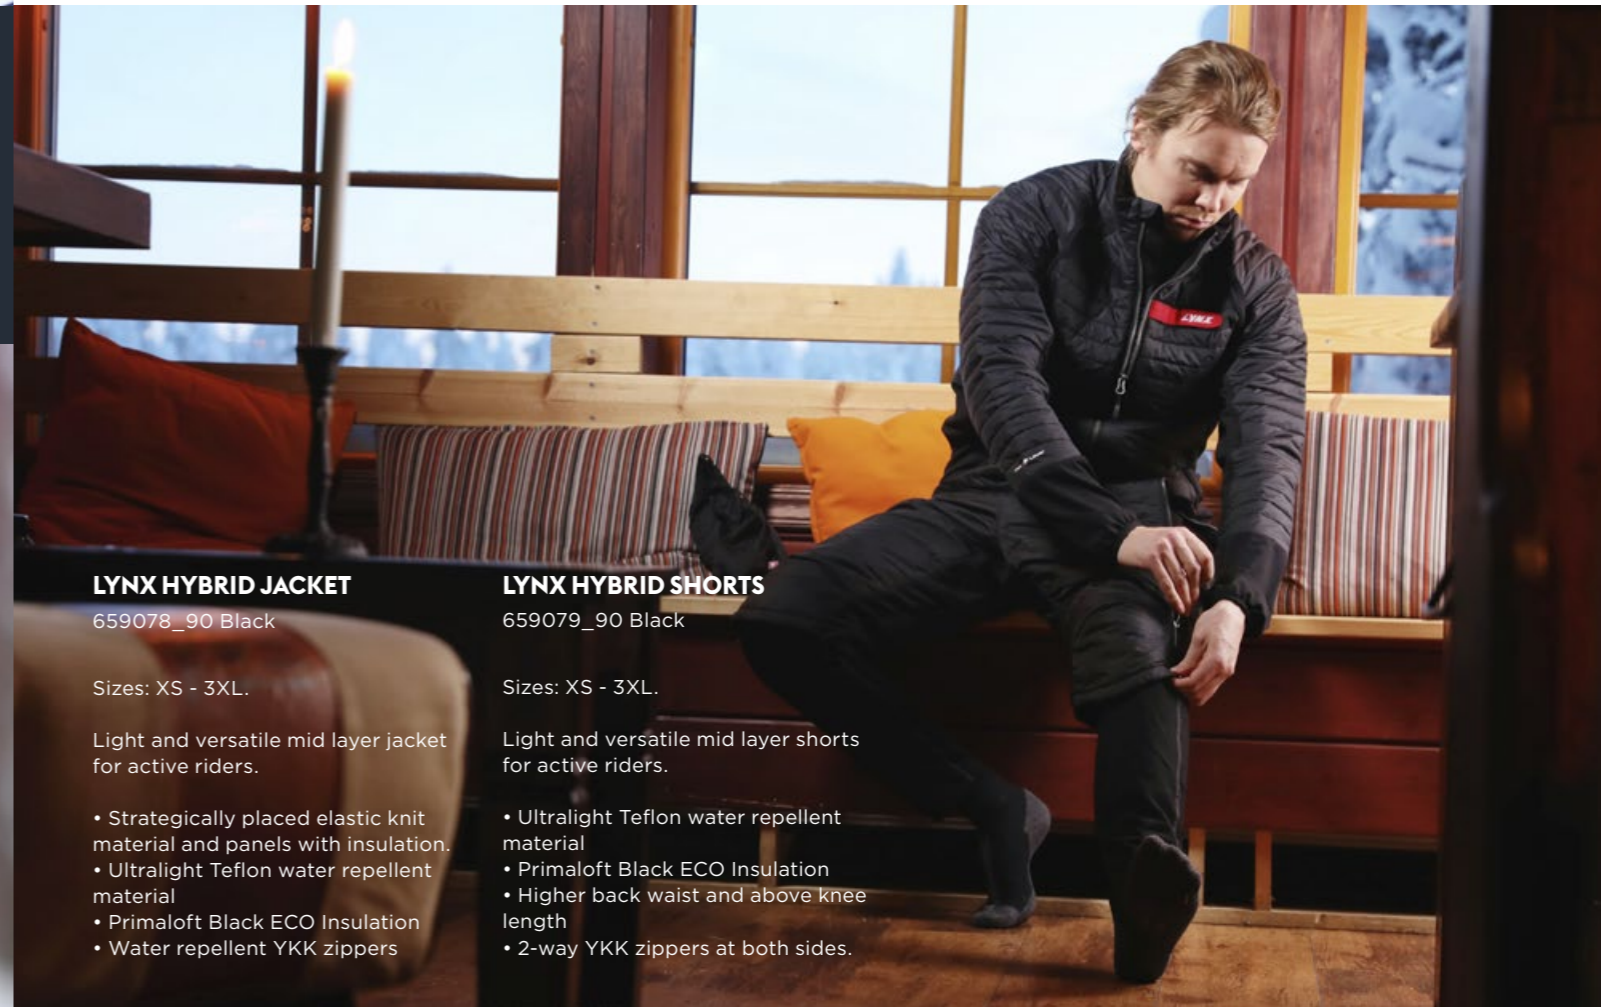

LYNX HYBRID SHORTS

659079_90 Black

Sizes: XS - 3XL.

Light and versatile mid layer shorts for active riders.

- Ultralight Teflon water repellent material
- Primaloft Black ECO Insulation
- Higher back waist and above knee length
- 2-way YKK zippers at both sides.