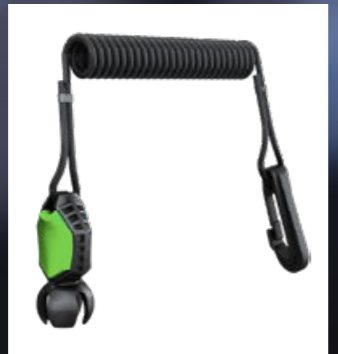

LEARNING KEY

860201872

Radien-X with Rotax 4-stroke engines.

RADIEN-X

LEARNING KEY (PROGRAMMABLE)

860201162

2015-2018 vehicles with Rotax 4-stroke engines.

REX²