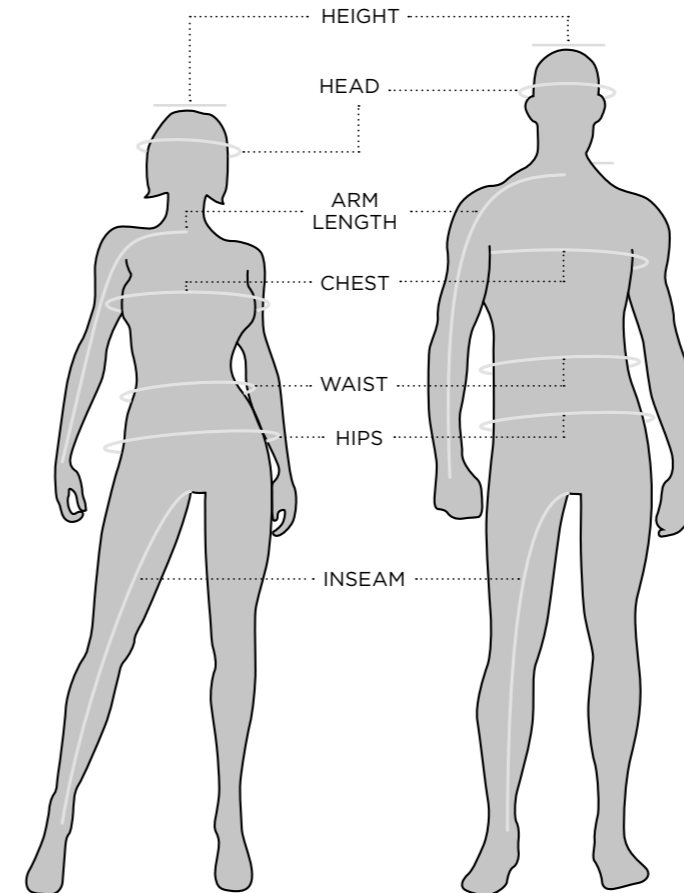

SIZING CHART

MEN'S									
	XS	S	M	L	XL	2XL	3XL	4XL	5XL
Chest	84 - 89	89 - 94	94 - 102	102 - 112	112 - 122	122 - 132	132 - 142	142 - 150	150 - 160
Waist	69 - 74	74 - 79	79 - 86	86 - 97	97 - 107	107 - 117	117 - 127	127 - 135	135 - 158
Hips (Seat)	84 - 89	89 - 94	94 - 102	102 - 112	112 - 122	122 - 132	132 - 142	142 - 150	150 - 173
Arm Length	76 - 79	79 - 81	81 - 84	84 - 86	86 - 89	89	89 - 91	91	91
Inseam	79 - 81	81	81	81	81	81	81 - 83	83 - 84	84

LADIES'							
	XS	S	M	L	XL	2XL	3XL
Chest	81 - 86	86 - 91	91 - 97	97 - 107	107 - 114	114 - 124	124 - 134
Waist	61 - 66	66 - 71	71 - 76	76 - 86	86 - 94	94 - 104	104 - 114
Hips (Seat)	86 - 91	91 - 97	97 - 102	102 - 112	112 - 119	119 - 132	132 - 140
Arm Length	79	79 - 81	81	81 - 84	84	84 - 86	86
Inseam	76	76	76	76	76	76	76

KIDS & TEEN											
	2	3	4	5	6	7	8	10	12	14	16
Height	0.92	1	1	1.16	1.24	1.28	1.37	1.46	1.56	1.58	1.68
Chest	53	56	58	61	64	66	69	72	76	80	84
Waist	51	52	53	55	56	57	58	61	64	66	69
Hips (Seat)	53	56	58	61	64	66	69	72	76	80	84
Arm Length	39	43	47	51	55	58	62	72	76	80	84
Inseam	34	39	44	50	53	58	62	67	71	75	79

GLOVES Measure Palm Width							
	XS	S	M	L	XL	2XL	3XL
Men							
cm	7 1/2	8	9	10	11 1/2	13	14
Ladies							
cm	6	7	8	9	10	11 1/2	-

HELMETS							
	XS	S	M	L	XL	2XL	3XL
Hat Size	6 3/8 - 6 3/4	6 7/8 - 7	7 1/8 - 7 1/4	7 3/8 - 7 1/2	7 5/8 - 7 3/4	7 7/8 - 8	8 1/8 - 8 1/4
Head (cm)	53 - 54	55 - 56	57 - 58	59 - 60	61 - 62	63 - 64	65 - 66