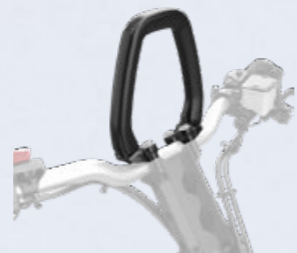

MOUNTAIN STRAP

860201871

RADIEN / RADIEN-X