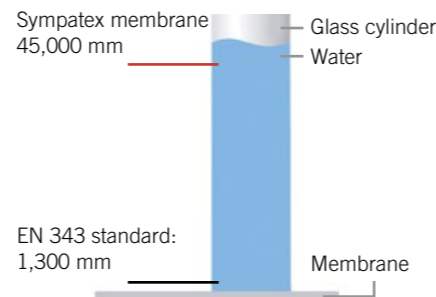

### COMPARISON OF WATER VAPOUR TRANSPORT

A membrane is waterproof if it can resist a pressure of

**1,300 mm**

Sympatex membrane is extremely waterproof since it can resist over

**45,000 mm**

- 100% WATERPROOF
- OPTIMALLY BREATHABLE
- 100% WINDPROOF