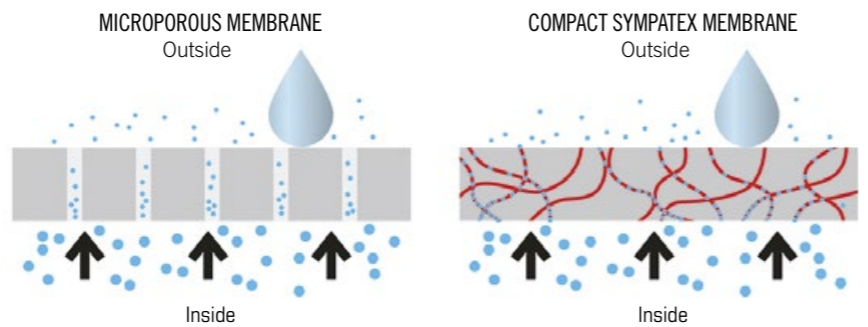

### COMPARISON OF WATER VAPOUR TRANSPORT

A membrane is waterproof if it can resist a pressure of

**1,300 mm**

Sympatex membrane is extremely waterproof since it can resist over

**45,000 mm**

- 100% WATERPROOF
- OPTIMALLY BREATHABLE
- 100% WINDPROOF