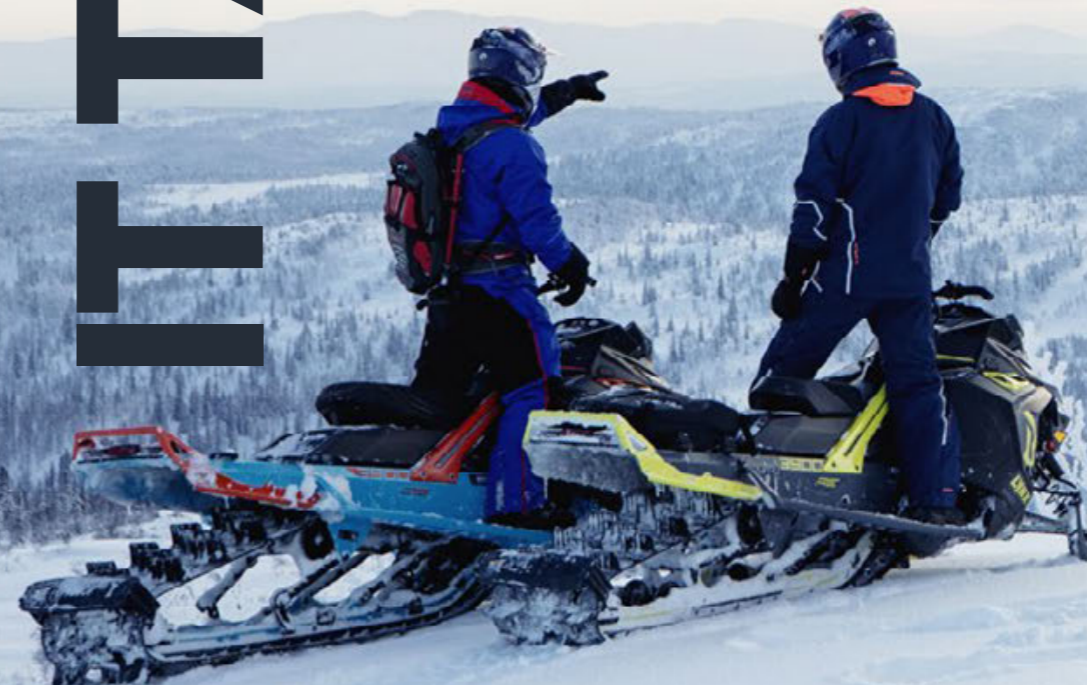

*\*Sisu is a Finnish concept described as stoic determination, tenacity of purpose, grit, bravery, resilience, and hardiness and is held by Finns themselves to express their national character. - Wikipedia*