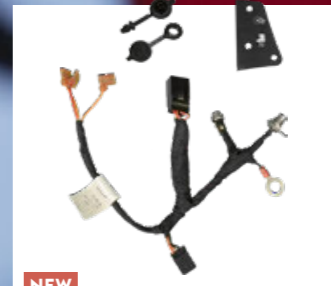

NEW

1 + 1 SEAT ELECTRIC VISOR / HEATED BOOTS WIRE HARNESS

860201981 • Works in conjunction with the new 1 + 1 heated grips (860201840).

• Provides 2 extra connections: one connection for electric visor and one connection for heated boots.

RADIEN / RADIEN-X